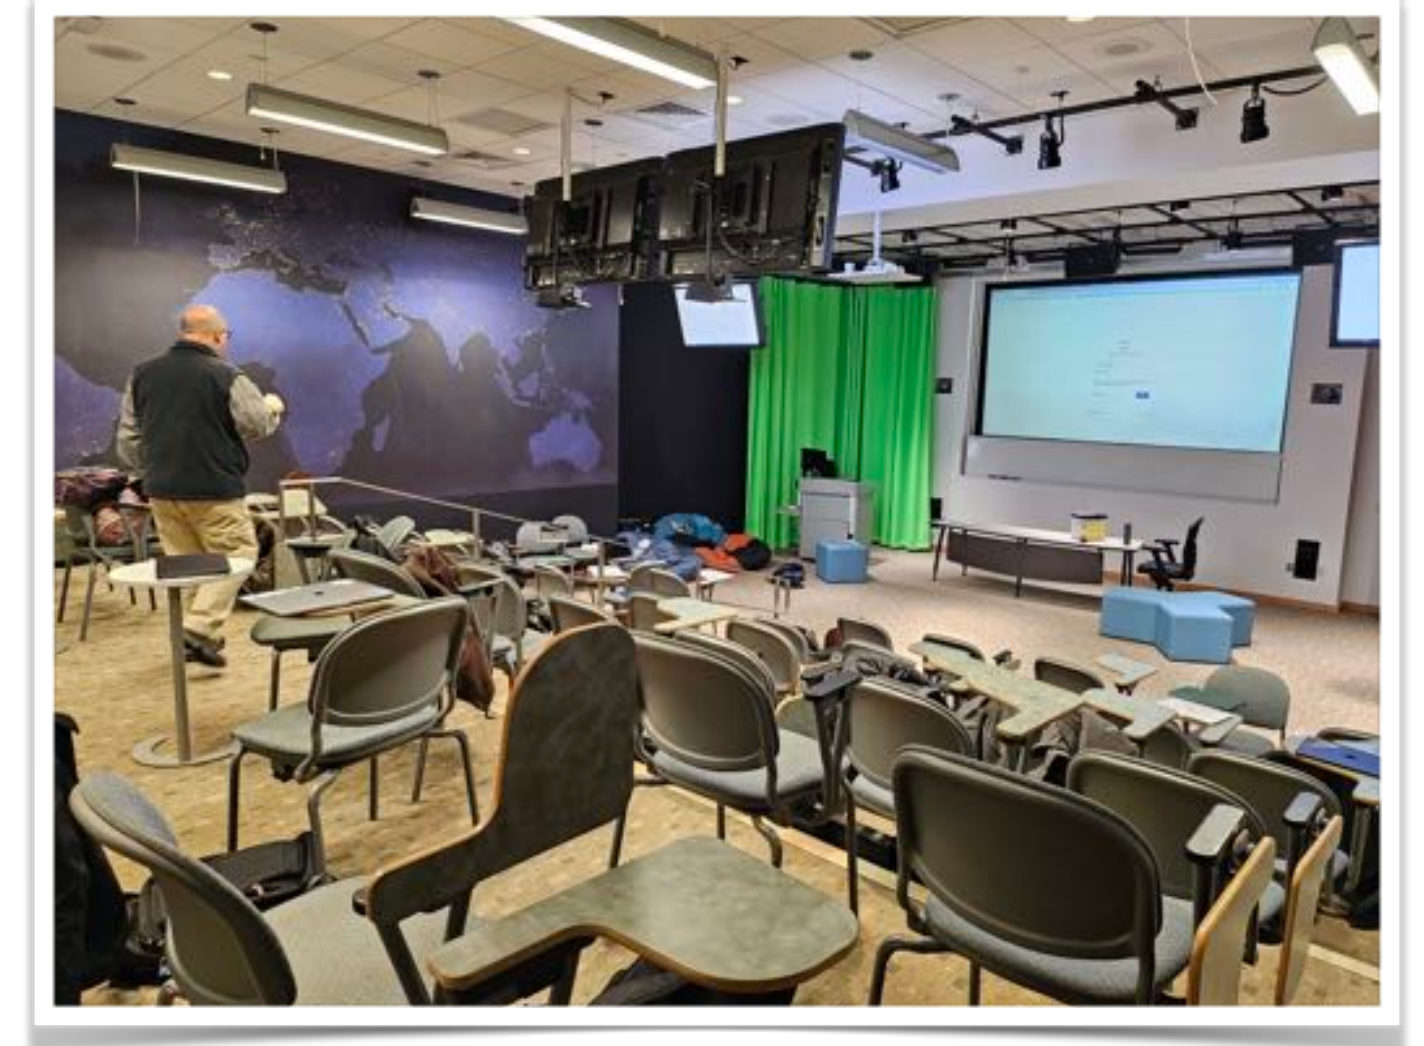

Global Heritage Hall

- Atrium for bookfair
- All classrooms
- Open mic room
- Lounge space

Dining and Sailing Center

- RWU's dining provider - Bon Appetite is rated top 5 percent in the country
- Bright open space - with mostly ocean views
- Lounges and Sailing Center for evening gatherings