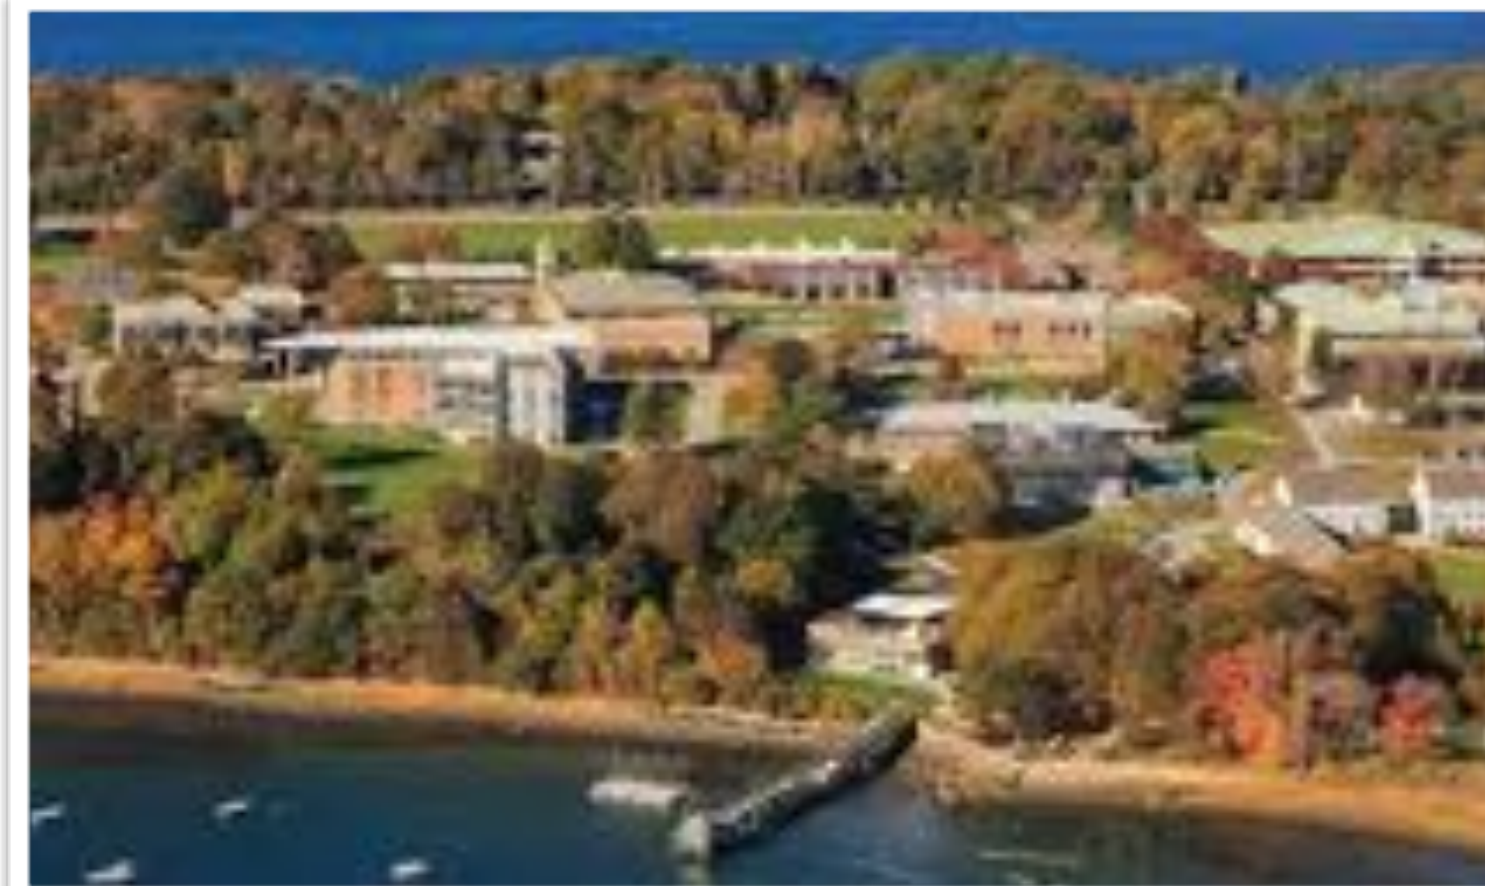

Roger Williams University Aug 1-5, 2024

CAMPUS MAP

Parking Permit Identification:

- Blue Permit: Administration, Professional Staff and Full-Time Faculty
- Red Permit: Staff and Part-Time Faculty
- Green Permit: Commuter, Graduate
- Silver Permit: Law
- Orange Permit: Resident (including Baypoint and Almeida)
- Yellow Permit: Visitor (Lot 1 and 11)